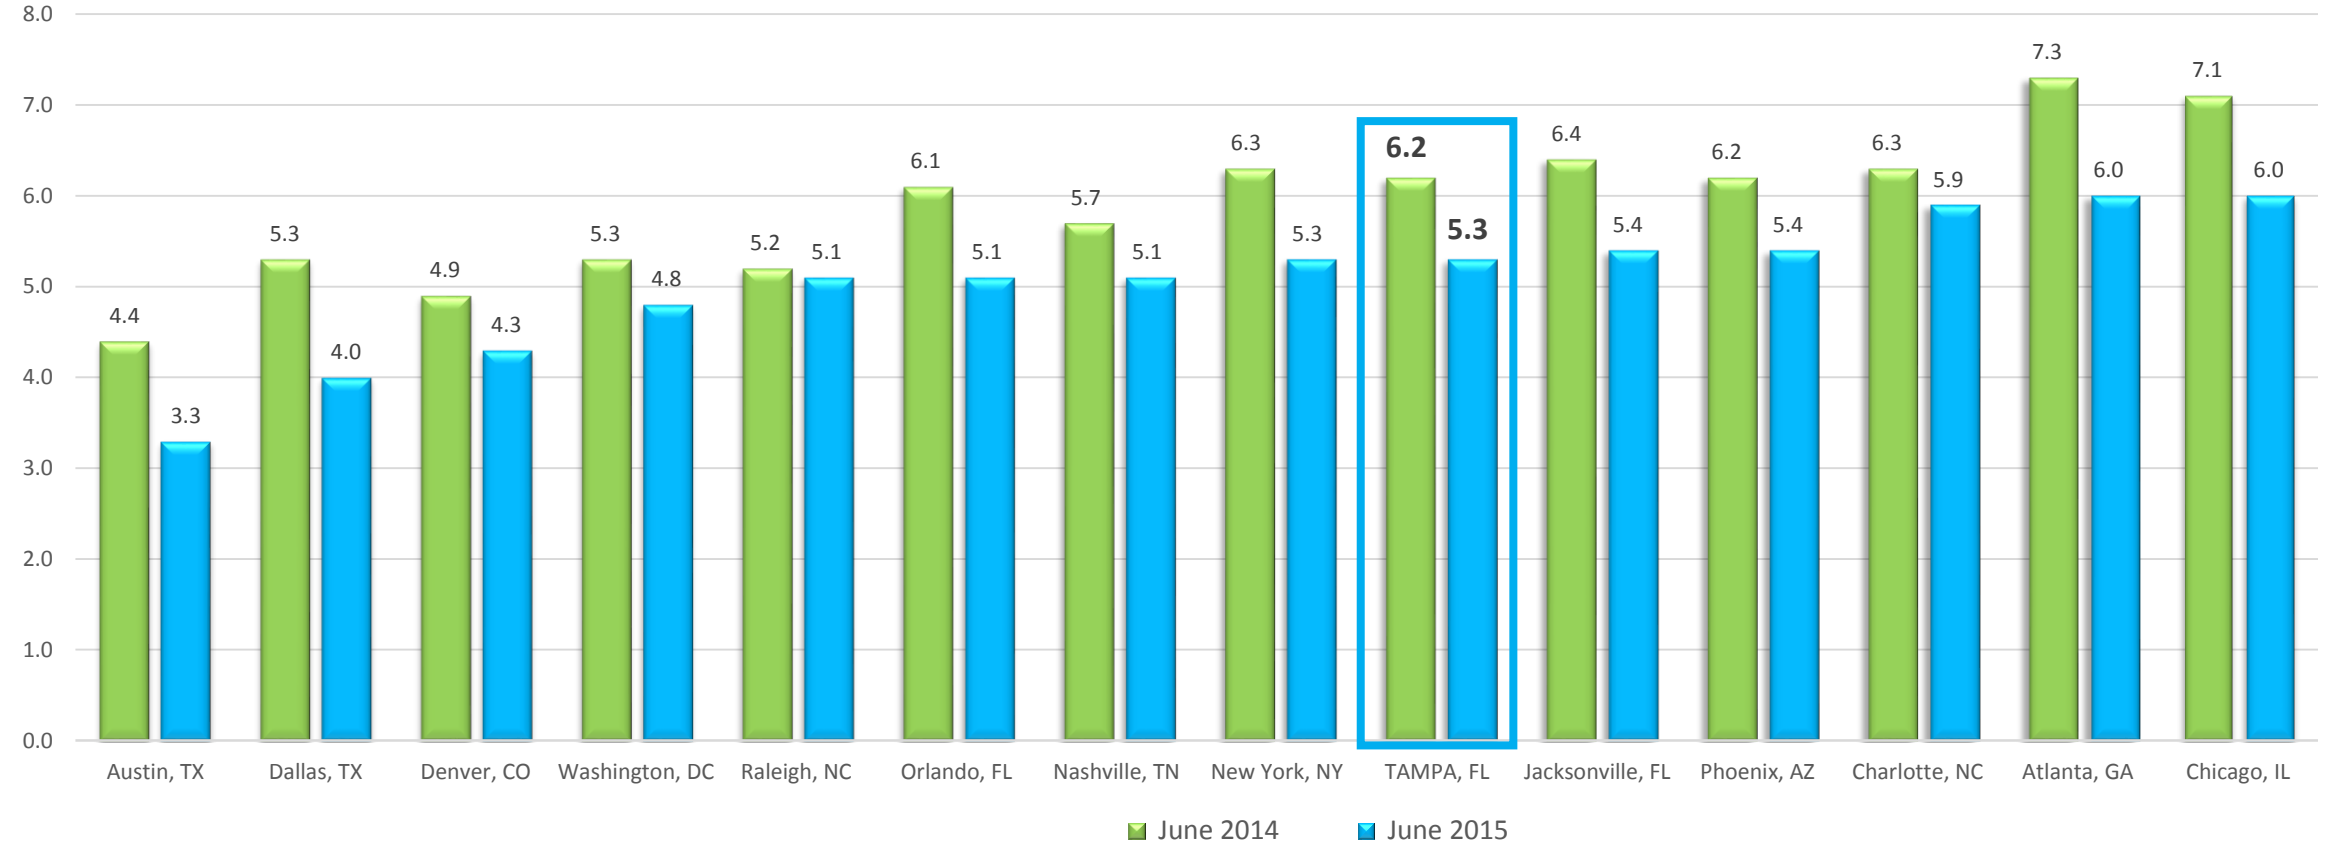

MSA Unemployment Rate Comparison June 2014 vs June 2015

Source: Local Area Unemployment Statistics, Not Seasonally Adjusted, U.S. Bureau of Labor Statistics
Report produced by Tampa Hillsborough EDC Research Department