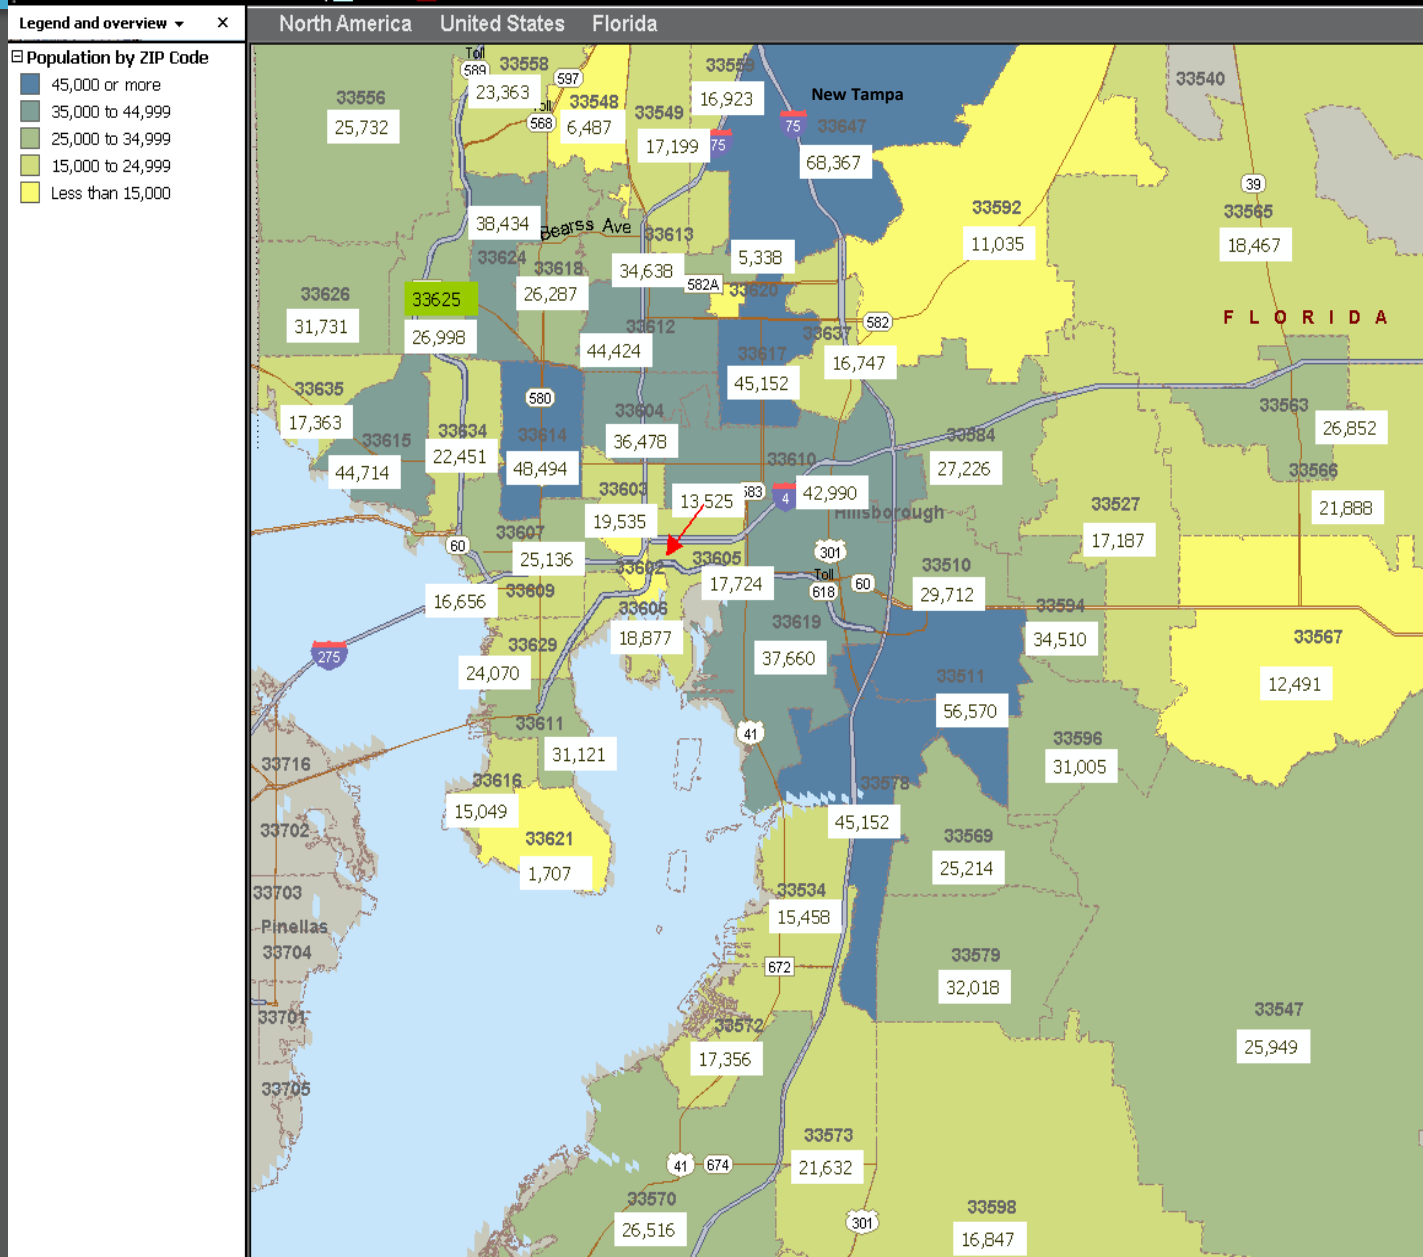

TOTAL POPULATION IN HILLSBOROUGH COUNTY ZIP CODES

- Over **1.3 million** residents live in Hillsborough County.
- Between 2010 – 2016 Hillsborough County’s population grew **10%** and is projected to grow **7%** by the year 2021.
- The most populous ZIP code is New Tampa 33647.

Source: Nielsen Sitewise 2016
Prepared by Tampa Hillsborough EDC

2016-2021 PROJECTED POPULATION GROWTH IN HILLSBOROUGH COUNTY ZIP CODES

Legend and overview x

▣ % Growth by ZIP Code

- 12% or more
- 8% to 11.9%
- 4% to 7.9%
- Less than 4%

★ Zip Codes with most growth

❖ By 2021 the population in Hillsborough County is projected to grow **7% or 1.4 million.**

❖ About **12% or more** of the population growth is projected to be in:

- ★ Riverview ZIP codes 33578 & 33579
- ★ New Tampa ZIP code 33647
- ★ Sun City Ctr. ZIP code 33573
- ★ Ruskin ZIP code 33570

Legend and overview ▾ ×

18-34 By ZIP Code