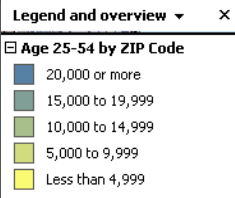

★ Zip Codes with most growth

❖ By 2021 the population in Hillsborough County is projected to grow **7% or 1.4 million.**

❖ About **12% or more** of the population growth is projected to be in:

- ★ Riverview ZIP codes 33578 & 33579
- ★ New Tampa ZIP code 33647
- ★ Sun City Ctr. ZIP code 33573
- ★ Ruskin ZIP code 33570

AGE 25-54 POPULATION IN HILLSBOROUGH COUNTY ZIP CODES

★ Zip Codes where 20,000+ adults ages 25-54 live

Over **572,100** adults between ages 25-54 live in Hillsborough County.

20,000 or more of these same adults live in the following ZIP codes: