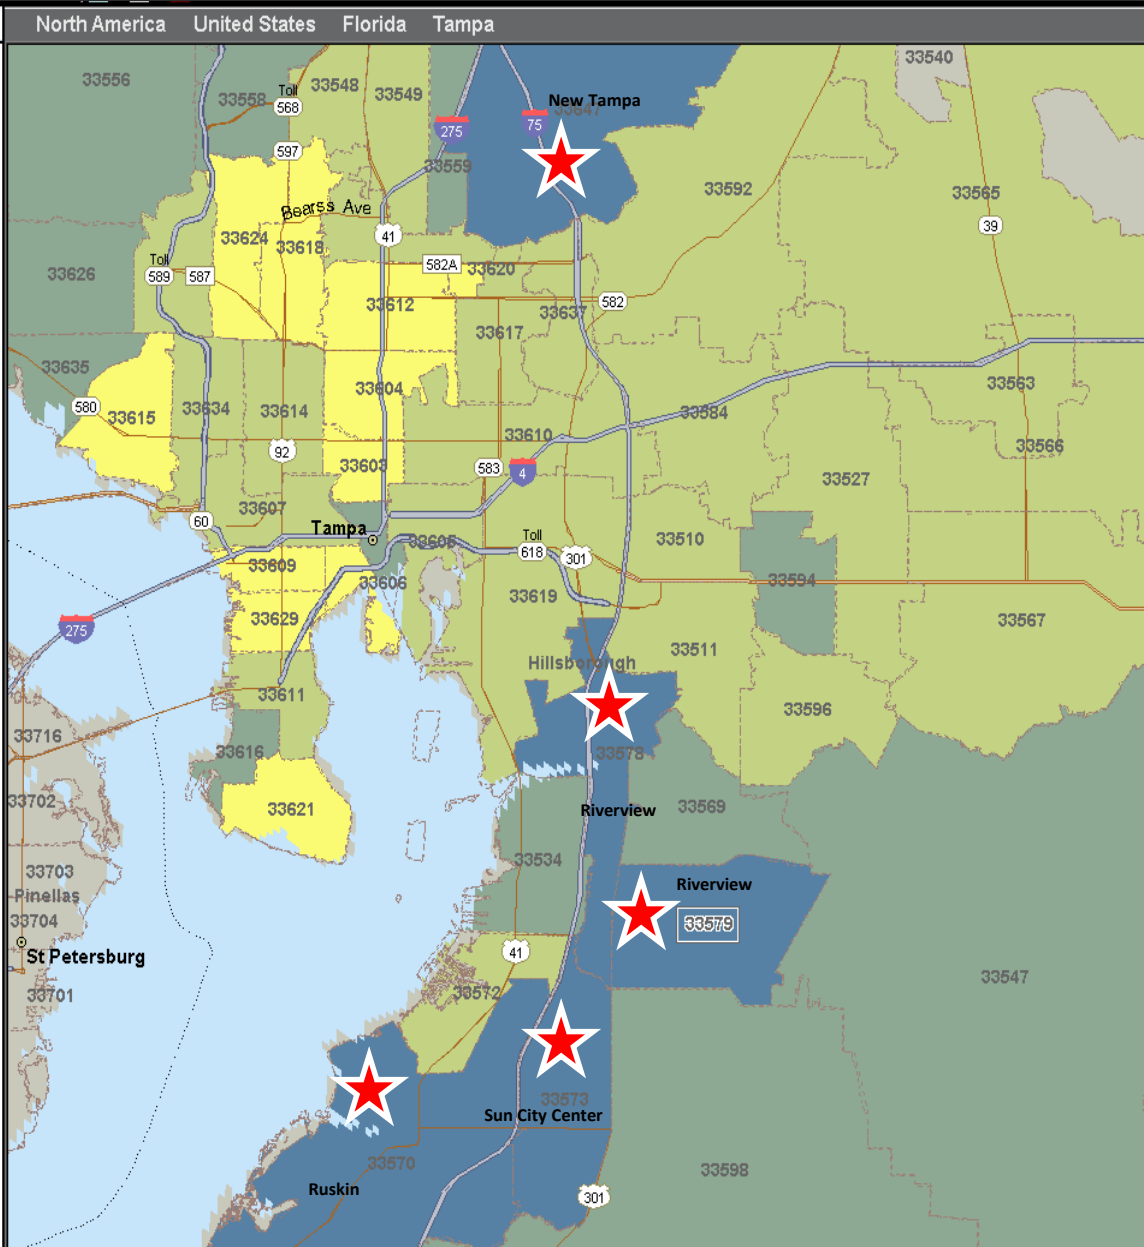

TOTAL POPULATION IN HILLSBOROUGH COUNTY ZIP CODES

- Over **1.3 million** residents live in Hillsborough County.
- Between 2010 – 2016 Hillsborough County’s population grew **10%** and is projected to grow **7%** by the year 2021.
- The most populous ZIP code is New Tampa 33647.

Source: Nielsen Sitewise 2016
Prepared by Tampa Hillsborough EDC

2016-2021 PROJECTED POPULATION GROWTH IN HILLSBOROUGH COUNTY ZIP CODES

Legend and overview x

▣ % Growth by ZIP Code

- 12% or more
- 8% to 11.9%
- 4% to 7.9%
- Less than 4%

★ Zip Codes with most growth

❖ By 2021 the population in Hillsborough County is projected to grow **7% or 1.4 million.**

❖ About **12% or more** of the population growth is projected to be in:

- ★ Riverview ZIP codes 33578 & 33579
- ★ New Tampa ZIP code 33647
- ★ Sun City Ctr. ZIP code 33573
- ★ Ruskin ZIP code 33570

- ★ New Tampa 33647
- ★ Brandon 33511
- ★ Tampa 33614 & 33615
- ★ Riverview 33578

HILLSBOROUGH COUNTY MILLENNIAL POPULATION 18-34

Over **326,600** Millennials between ages 18-34 live in Hillsborough County.