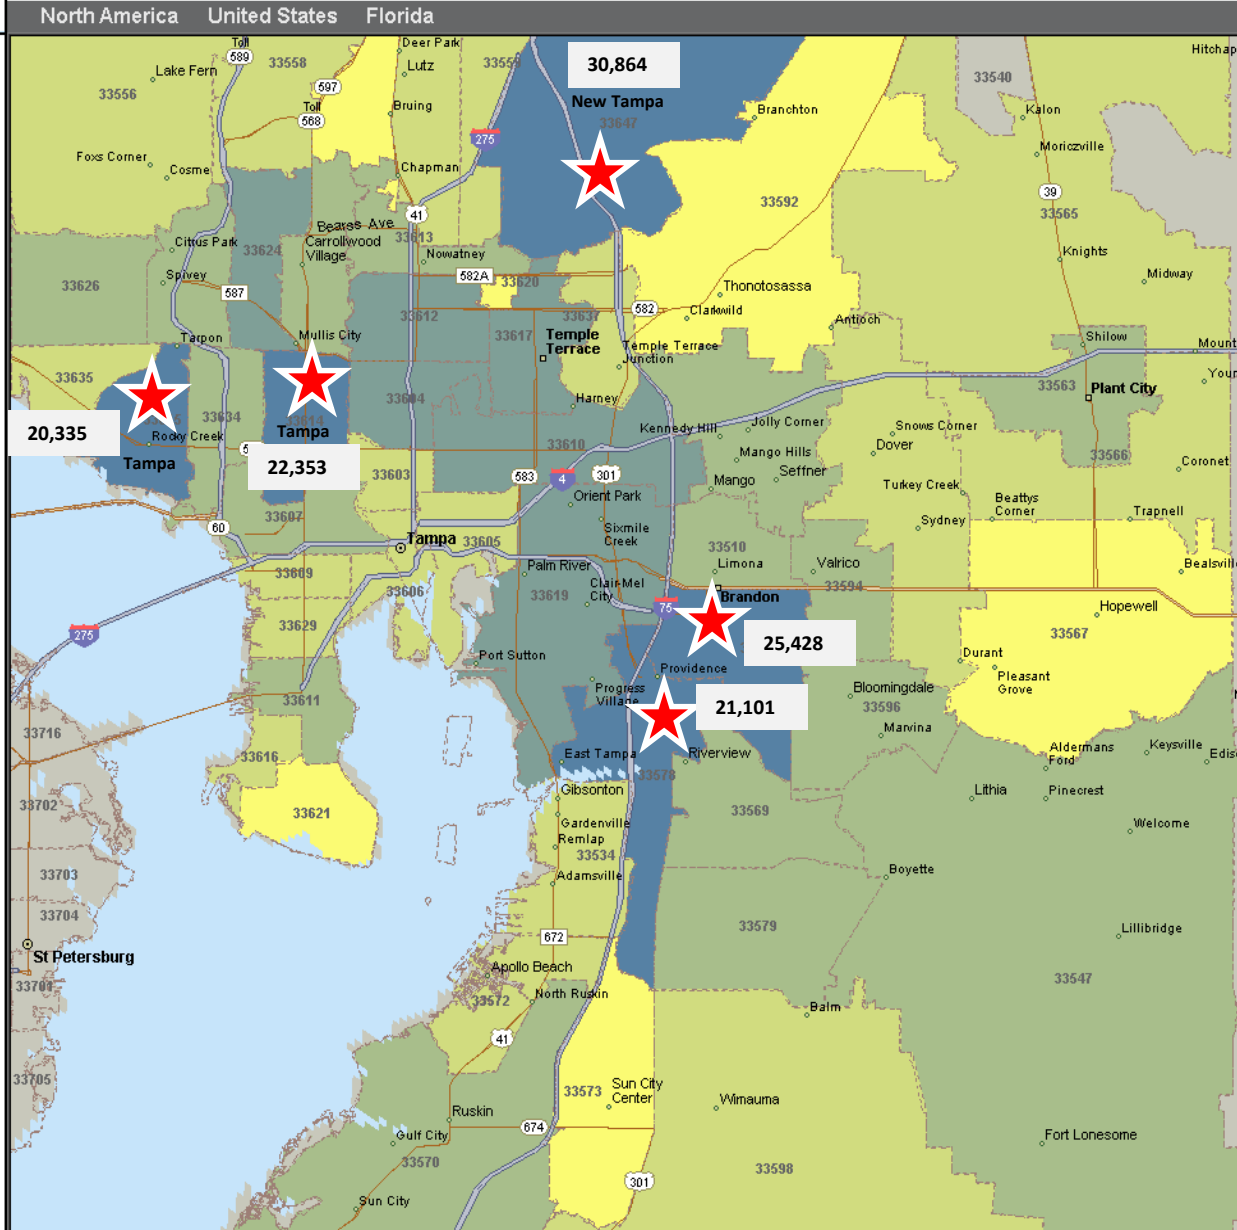

★ Zip Codes where 20,000+ adults ages 25-54 live