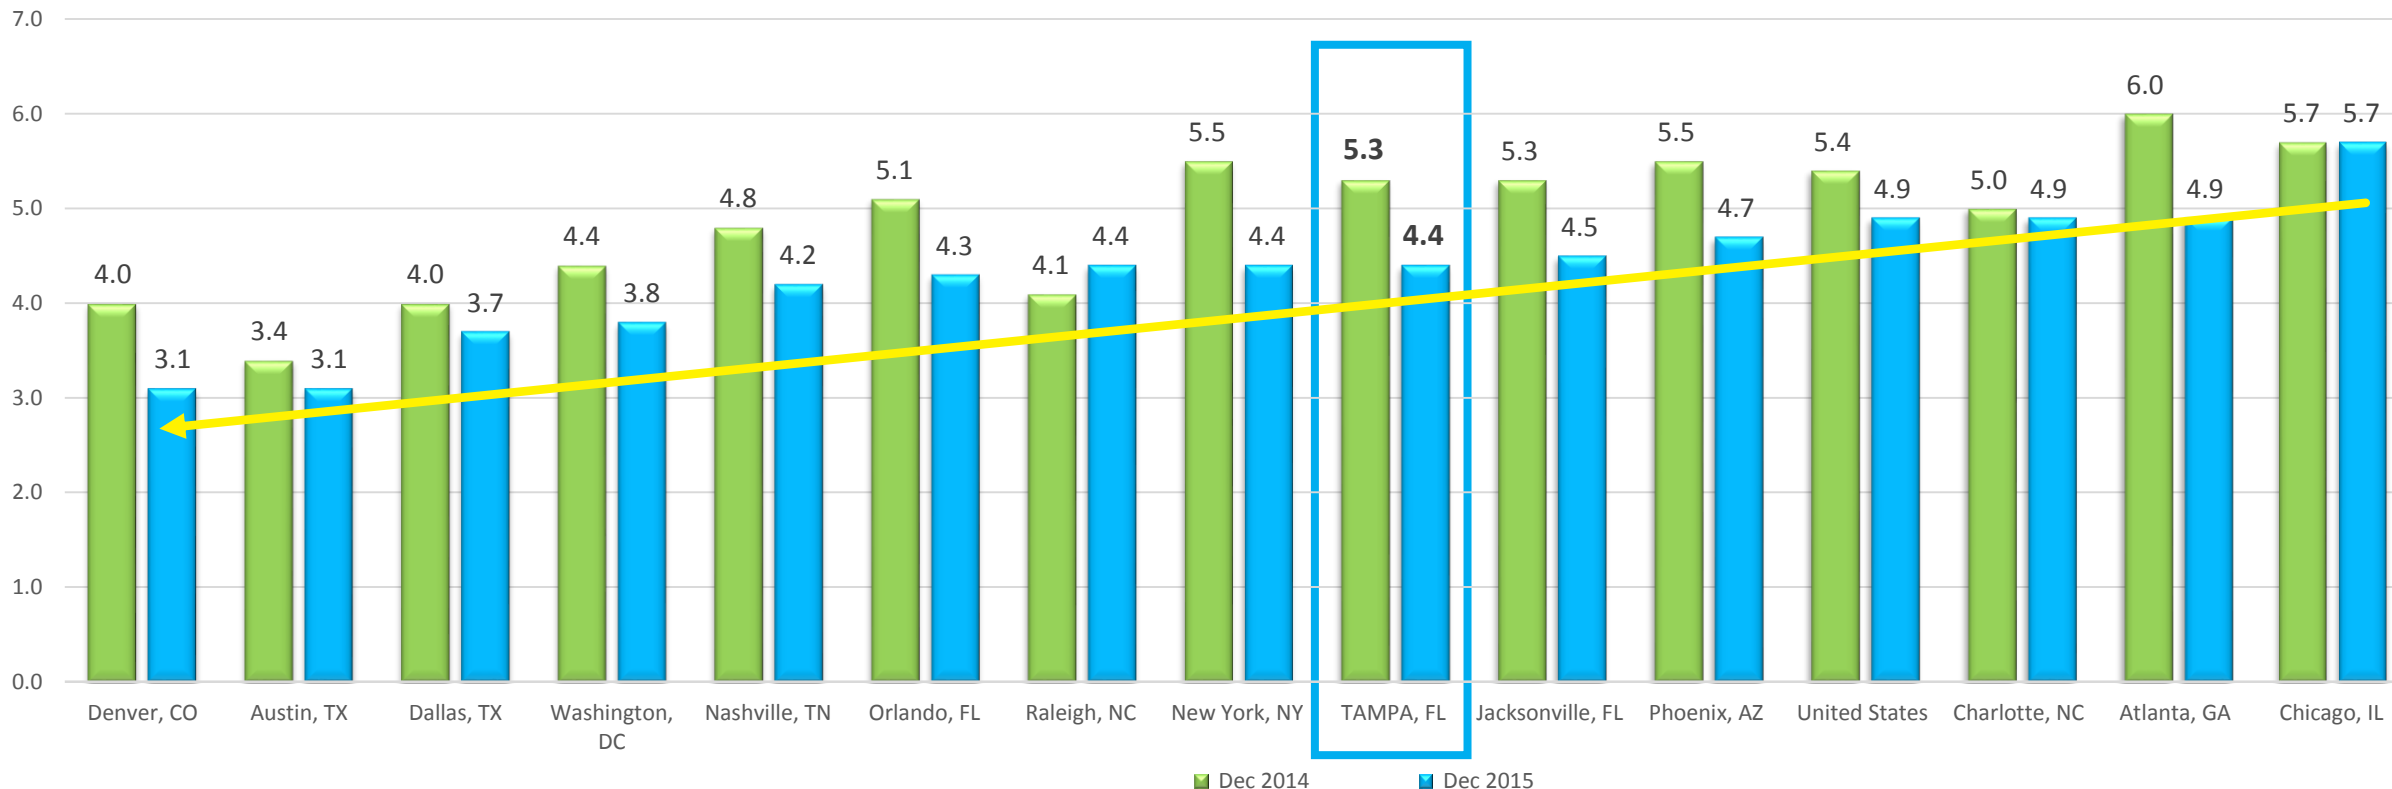

MSA Unemployment December 2014 vs December 2015

Source: Local Area Unemployment Statistics, Not Seasonally Adjusted, U.S. Bureau of Labor Statistics
 Report produced by Tampa Hillsborough EDC Research Department