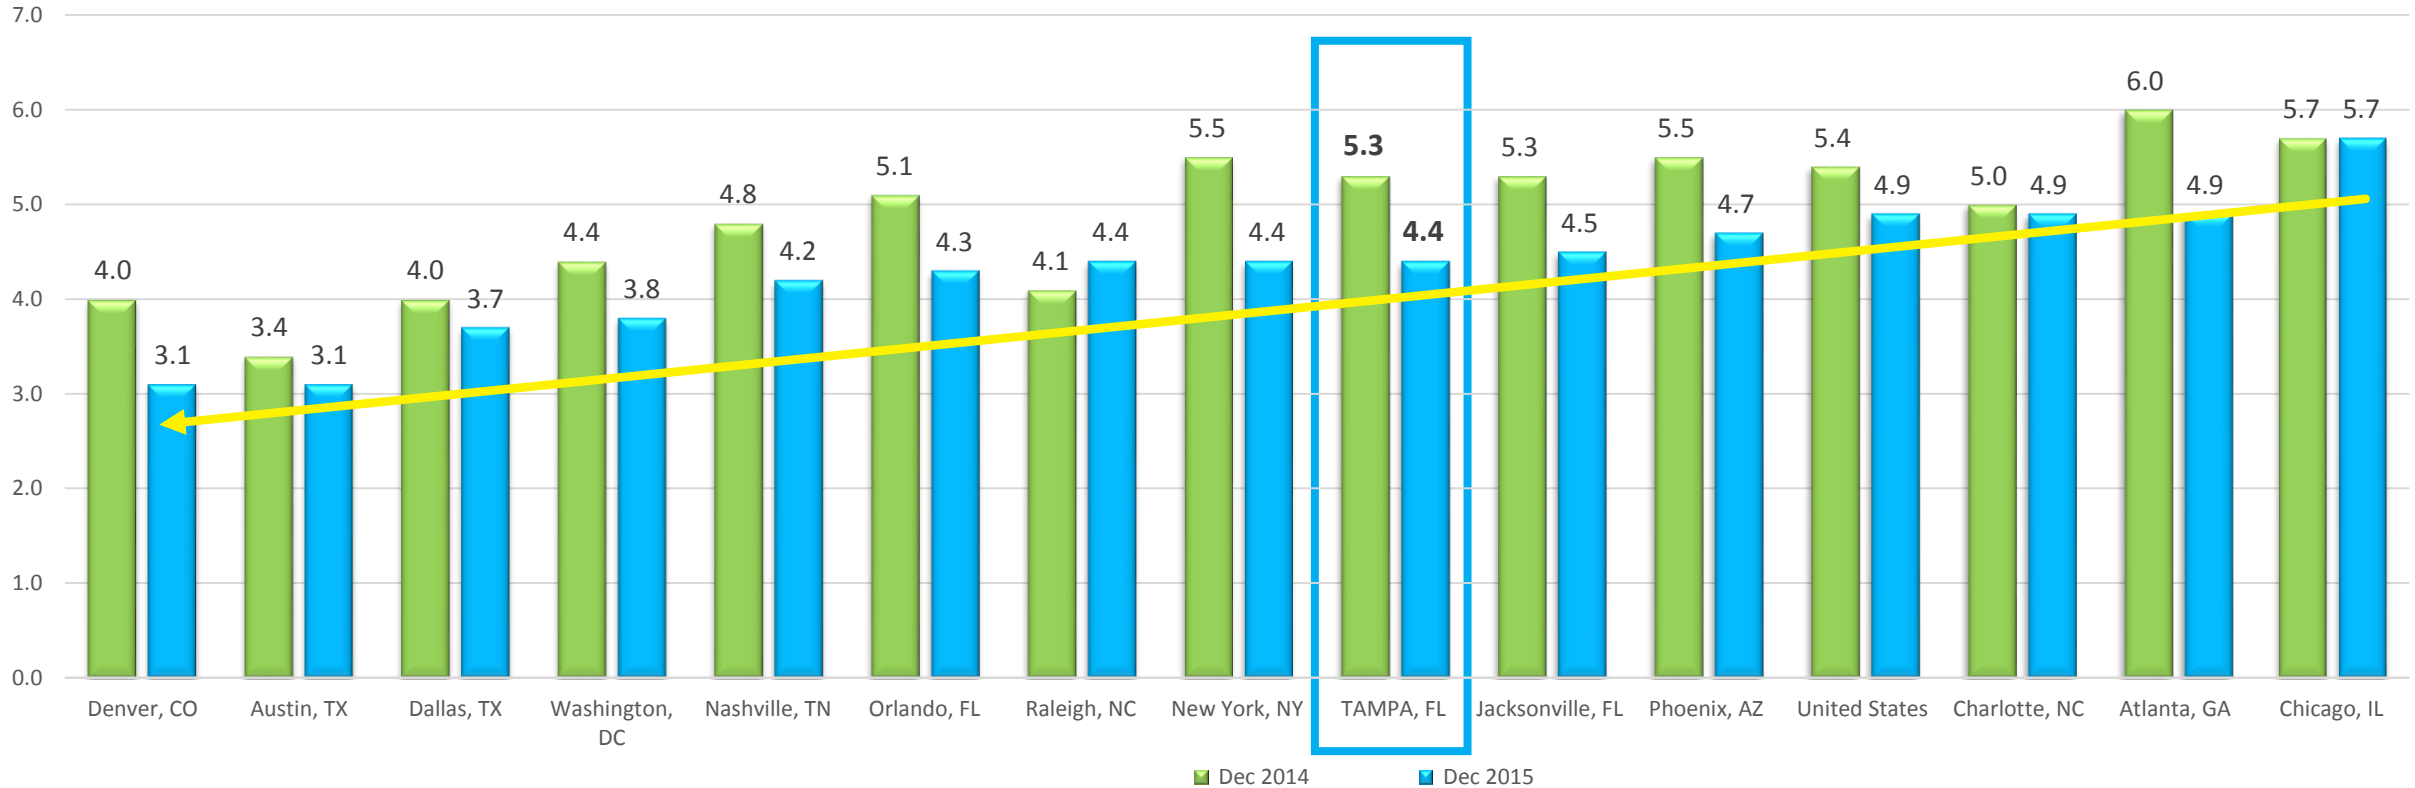

## MSA Unemployment December 2014 vs December 2015

Source: Local Area Unemployment Statistics, Not Seasonally Adjusted, U.S. Bureau of Labor Statistics  
 Report produced by Tampa Hillsborough EDC Research Department