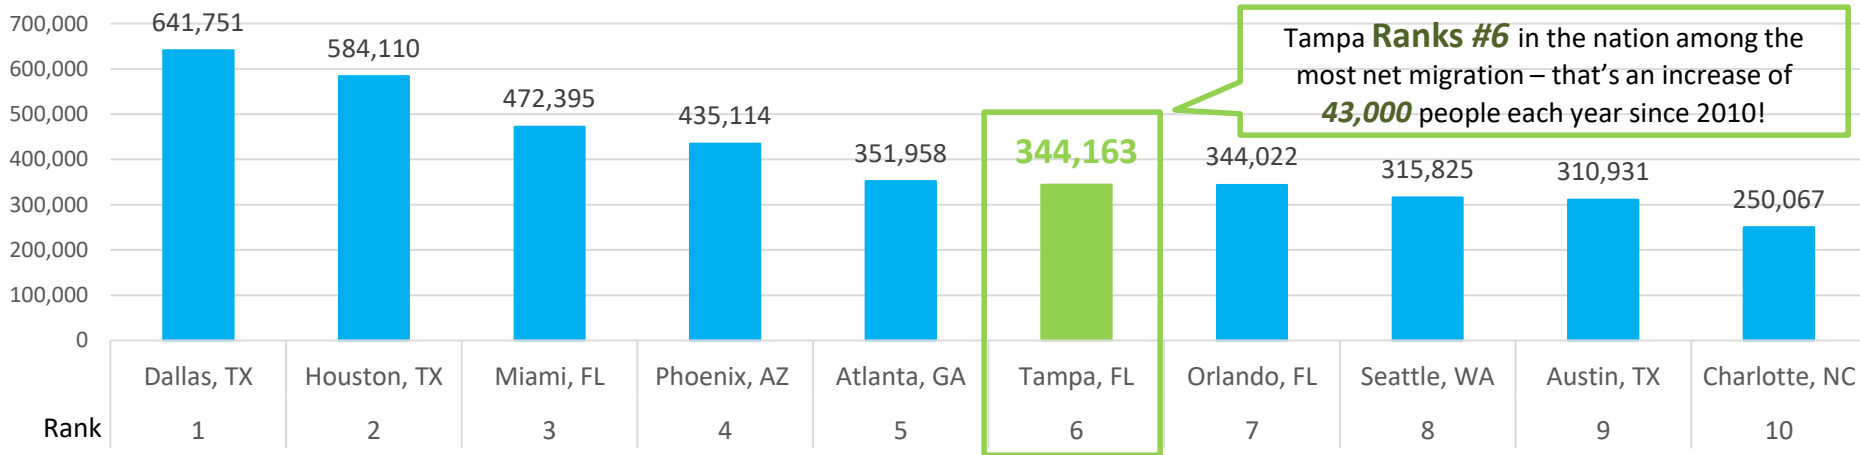

MSA Net Migration Trend

Total Net Migration Change Between July 1, 2017 to July 1, 2018 - Top 10 Metro Ranking

Source: U.S. Census American FactFinder July 1, 2017 to July 1, 2018

Total Net Migration Change Between April 1, 2010 to July 1, 2018 - Top 10 Metro Ranking

Source: U.S. Census American FactFinder April 1, 2010 to July 1, 2018