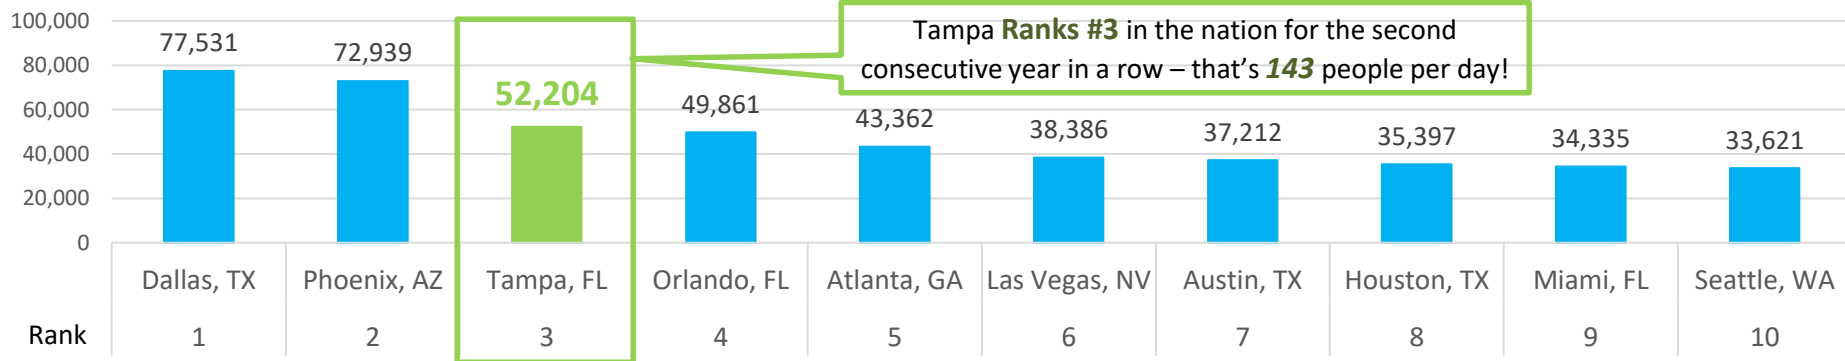

MSA Net Migration Trend

Total Net Migration Change Between July 1, 2017 to July 1, 2018 - Top 10 Metro Ranking

Source: U.S. Census American FactFinder July 1, 2017 to July 1, 2018

Total Net Migration Change Between April 1, 2010 to July 1, 2018 - Top 10 Metro Ranking

Source: U.S. Census American FactFinder April 1, 2010 to July 1, 2018